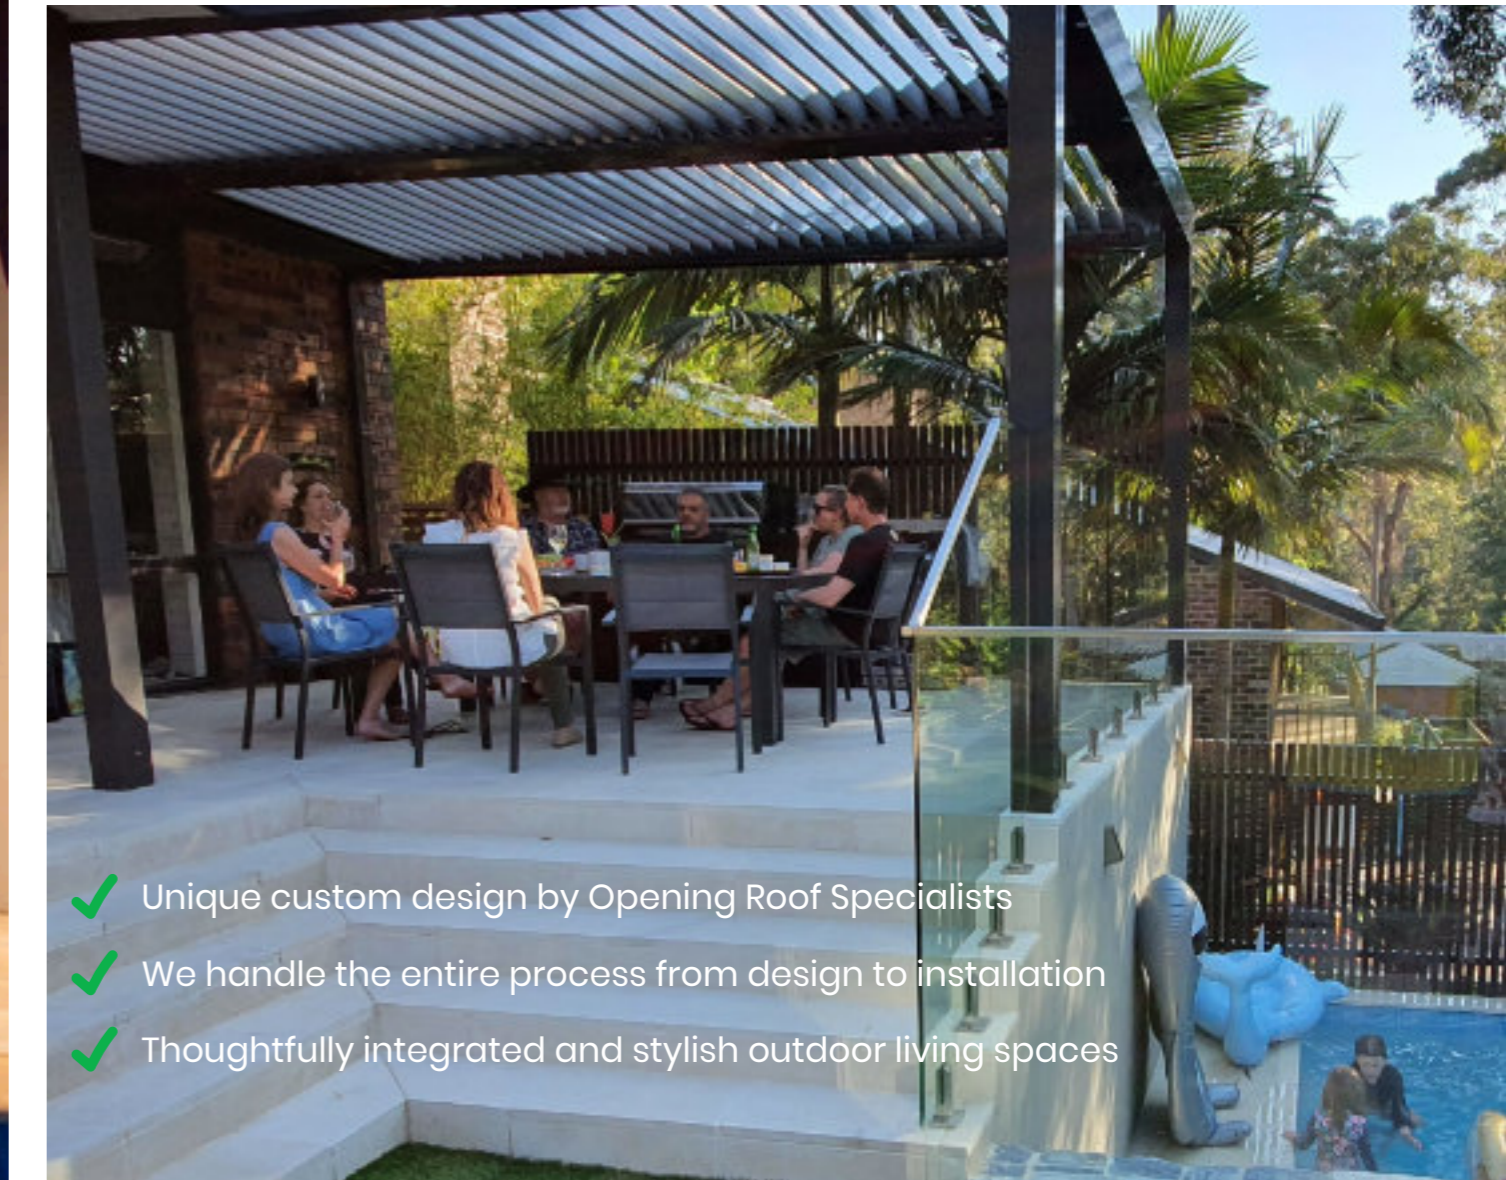

Comfortable all year round

Any time of night or day

Customisable Design Options

Create your very own backyard escape with a custom design from Opening Roof Specialists. We handle the entire process so the result is a stylish and properly integrated outdoor living space.